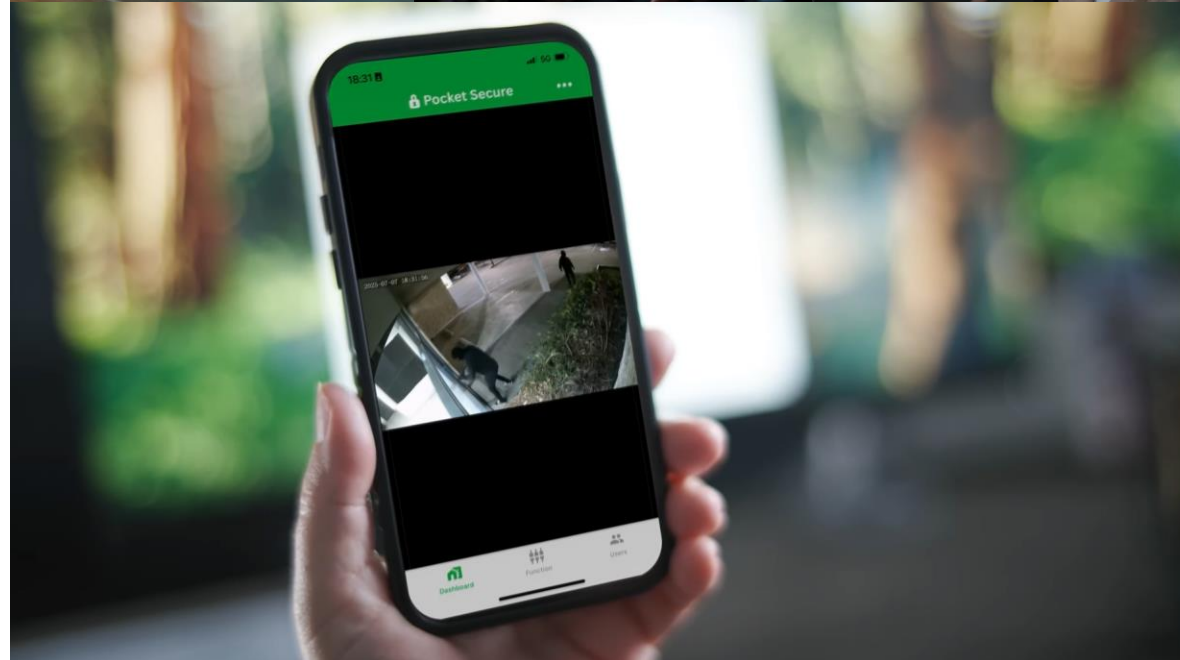

GOLDENi by TEKSEC

GOLDENi™ is an industry leading crime prevention and detection device utilising advanced and innovative remote video monitored technology.

GOLDENi™ utilises the latest generation smart AI detection high resolution CCTV. Supporting both NDAA Compliant, and Non NDAA Compliant camera manufacturers.

ONE SOLUTION DOES IT ALL

- ✓ Back to Base Monitoring
- ✓ Ultra High Definition Video Verification
- ✓ 24/7 Real Time Live Viewing Capability
- ✓ Mobile Phone App Control
- ✓ Live history and Review w/ Push Notification Alerts
- ✓ Remote Arming & Disarming w/ Status Indication
- ✓ 99% False Alarm Reduction
- ✓ No Unnecessary Data and Sim Card Management
- ✓ Minimises Patrol Call Outs
- ✓ Weatherproof
- ✓ Time Lapse
- ✓ Siren / Strobe
- ✓ Designed and assembled in Melbourne, Australia
- ✓ Full Turn Key Solution