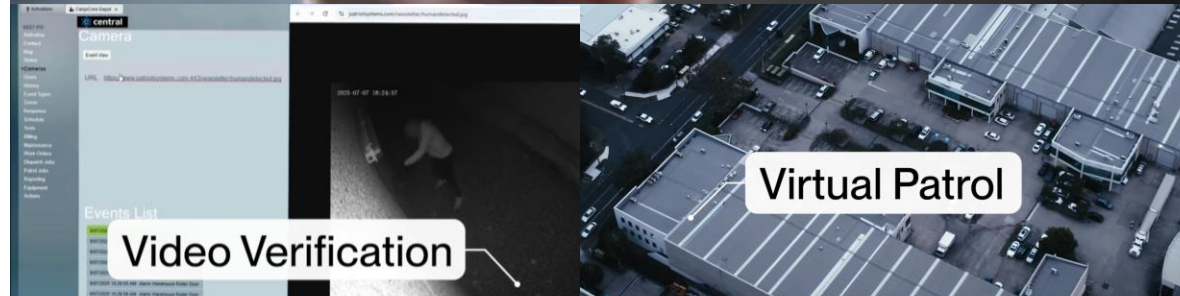

GOLDENi by TEKSEC

GOLDENi™ is an industry leading crime prevention and detection device utilising advanced and innovative remote video monitored technology.

GOLDENi™ utilises the latest generation smart AI detection high resolution CCTV. Supporting both NDAA Compliant, and Non NDAA Compliant camera manufacturers.

ONE SOLUTION DOES IT ALL

- ✓ Back to Base Monitoring
- ✓ Ultra High Definition Video Verification
- ✓ 24/7 Real Time Live Viewing Capability
- ✓ Mobile Phone App Control
- ✓ Live history and Review w/ Push Notification Alerts
- ✓ Remote Arming & Disarming w/ Status Indication
- ✓ 99% False Alarm Reduction
- ✓ No Unnecessary Data and Sim Card Management
- ✓ Minimises Patrol Call Outs
- ✓ Weatherproof
- ✓ Time Lapse
- ✓ Siren / Strobe
- ✓ Designed and assembled in Melbourne, Australia
- ✓ Full Turn Key Solution